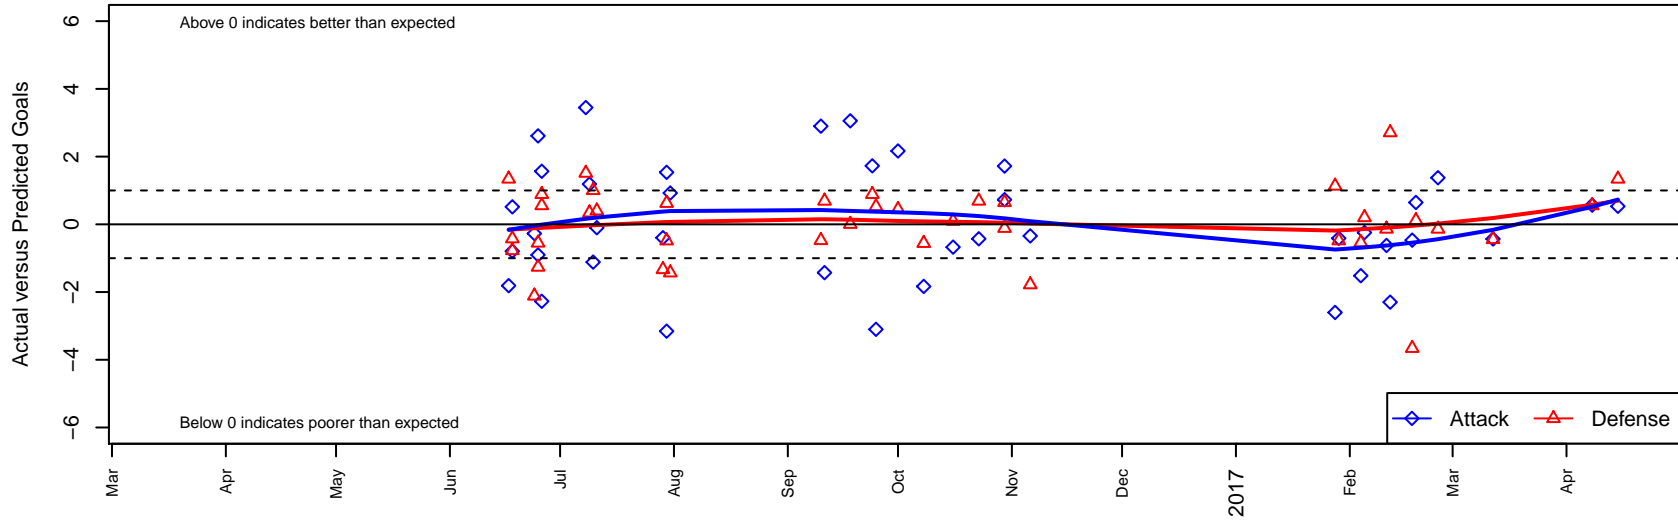

FC Portland Navy G02

FC Portland
 Portland, OR
 G02 total strength=1512
 attack=14.56 defense=9.57
 fall league = PTT G02 Div 1
 spr league = Win OYS G02 Premier

alt names used:
 FC Portland 2002G
 FC PORTLAND ACADEMYFC PORTLAND 02G
 FC PORTLAND 2002 GIRLS (OR)
 FC Portland 2002 G
 FC Portland 02G Navy
 FC Portland 02G Navy
 FC Portland 02G Navy

FC Portland Navy G02
 Dots are actual minus expected GF (blue circles) and GA (red triangles).
 Blue line is smoothed change in attack strength. Red is smoothed change in defense strength.

**attack and defense variance (black dot)
relative to other teams
and top 10 in region**