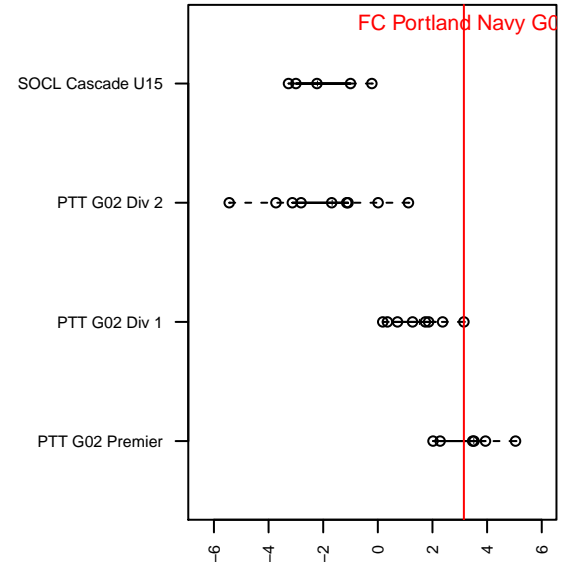

**attack and defense rating
relative to others at age
and all opponents in last 13 months**