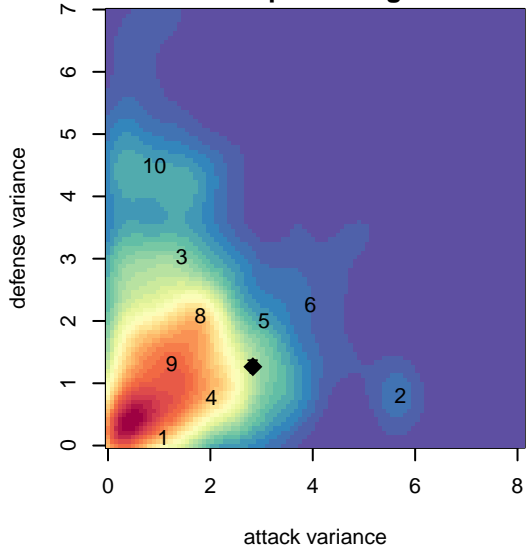

FC Portland Navy G02

FC Portland
 Portland, OR
 G02 total strength=1512
 attack=14.56 defense=9.57
 fall league = PTT G02 Div 1
 spr league = Win OYS G02 Premier

alt names used:
 FC Portland 2002G
 FC PORTLAND ACADEMYFC PORTLAND 02G
 FC PORTLAND 2002 GIRLS (OR)
 FC Portland 2002 G
 FC Portland 02G Navy
 FC Portland 02G Navy
 FC Portland 02G Navy

FC Portland Navy G02
 Dots are actual minus expected GF (blue circles) and GA (red triangles).
 Blue line is smoothed change in attack strength. Red is smoothed change in defense strength.

**attack and defense variance (black dot)
relative to other teams
and top 10 in region**