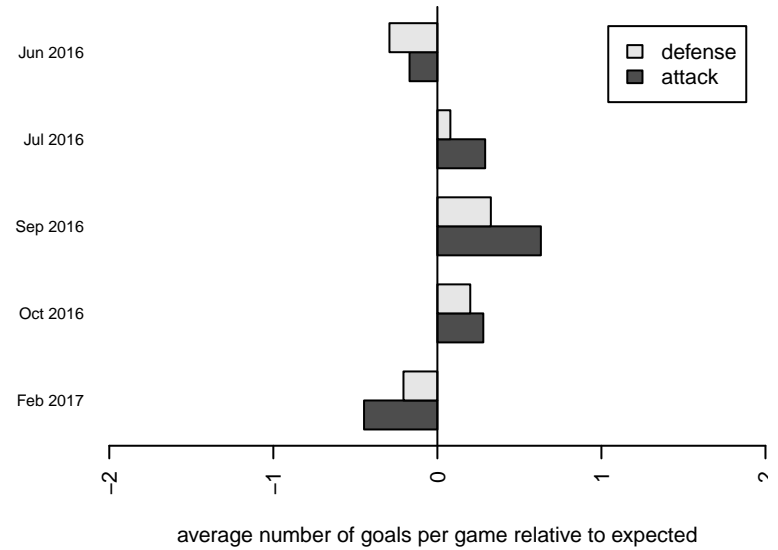

Performance relative to 13 month average