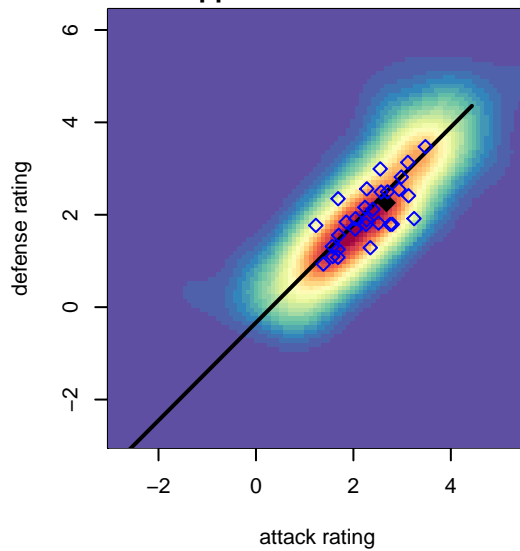

**attack and defense rating
relative to others at age
and all opponents in last 13 months**