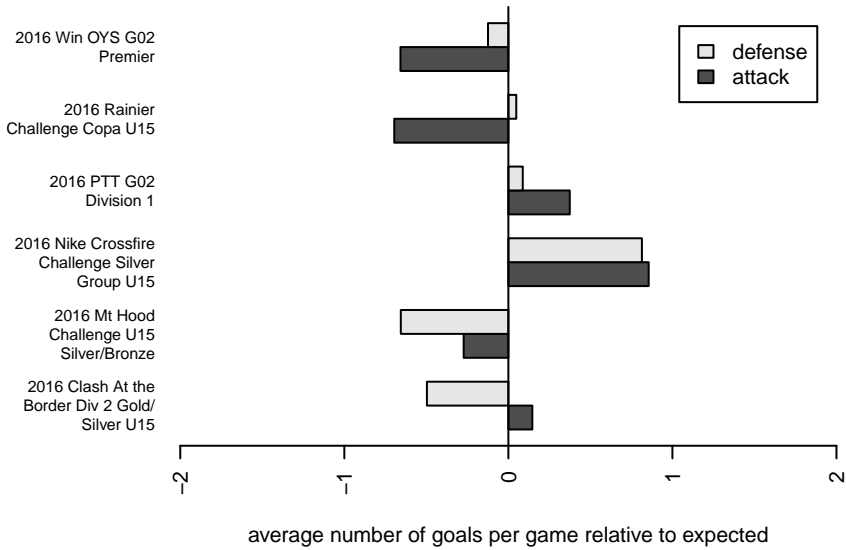

Performance relative to 13 month average